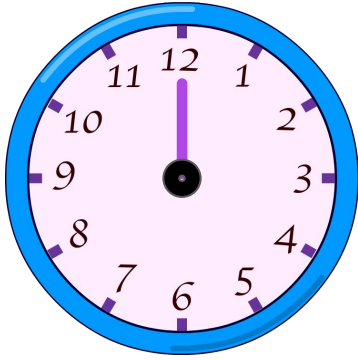

# Show the Digital Time

Draw the hour hand on each clock to show the time.

**05:00**

**09:00**

**02:30**

**07:30**

**03:30**

**12:30**