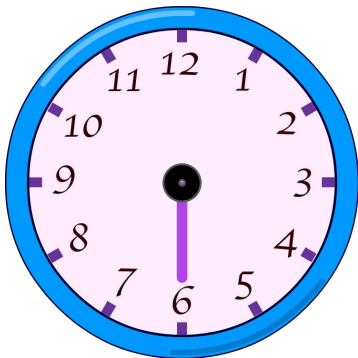

# Show the Digital Time

Draw the hour hand on each clock to show the time.

**05:00**

**09:00**

**02:30**

**07:30**

**03:30**

**12:30**