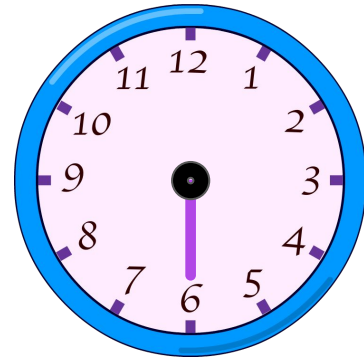

# Show the Digital Time

Draw the hour hand on each clock to show the time.

**05:00**

**09:00**

**02:30**

**07:30**

**03:30**

**12:30**