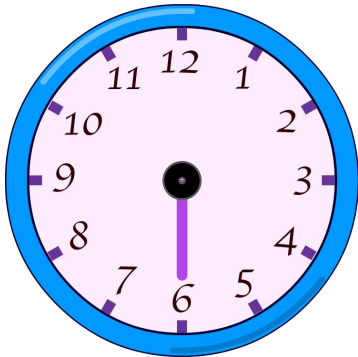

# Show the Digital Time

Draw the hour hand on each clock to show the time.

**05:00**

**09:00**

**02:30**

**07:30**

**03:30**

**12:30**