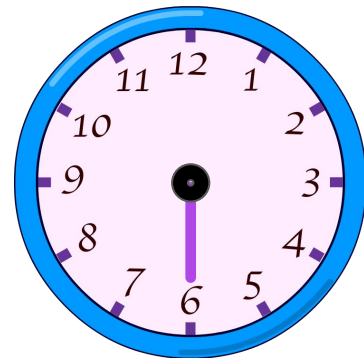

# Show the Digital Time

Draw the hour hand on each clock to show the time.

**05:00**

**09:00**

**02:30**

**07:30**

**03:30**

**12:30**