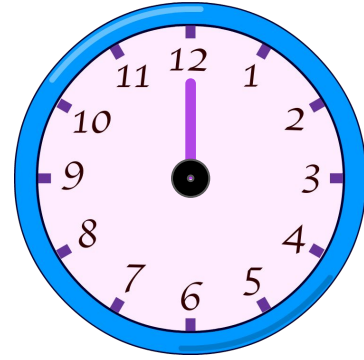

# Show the Digital Time

Draw the hour hand on each clock to show the time.

**05:00**

**09:00**

**02:30**

**07:30**

**03:30**

**12:30**