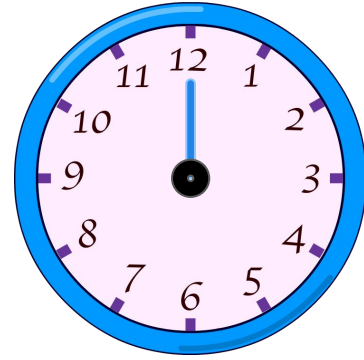

Show Time in O'Clock

Draw hour hand on the clock to show the time.

7 o'clock

2 o'clock

1 o'clock

10 o'clock

9 o'clock

6 o'clock