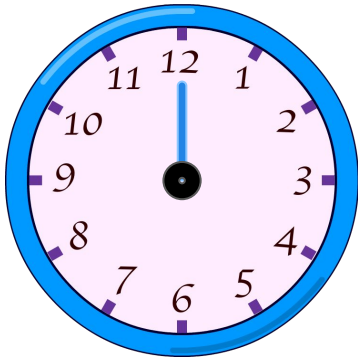

Show Time in O'Clock

Draw hour hand on the clock to show the time.

7 o'clock

2 o'clock

1 o'clock

10 o'clock

9 o'clock

6 o'clock