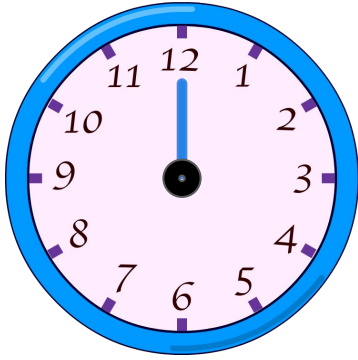

Show Time in O'Clock

Draw hour hand on the clock to show the time.

7 o'clock

2 o'clock

1 o'clock

10 o'clock

9 o'clock

6 o'clock