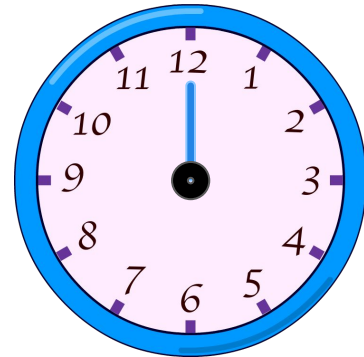

Show Time in O'Clock

Draw hour hand on the clock to show the time.

7 o'clock

2 o'clock

1 o'clock

10 o'clock

9 o'clock

6 o'clock