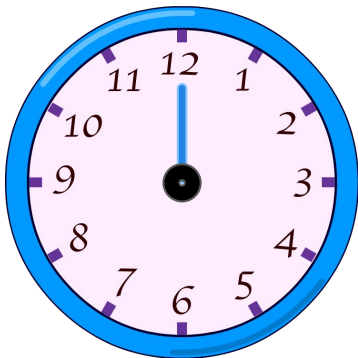

Show Time in O'Clock

Draw hour hand on the clock to show the time.

7 o'clock

2 o'clock

1 o'clock

10 o'clock

9 o'clock

6 o'clock