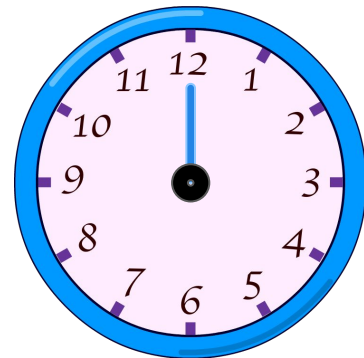

Show Time in O'Clock

Draw hour hand on the clock to show the time.

7 o'clock

2 o'clock

1 o'clock

10 o'clock

9 o'clock

6 o'clock