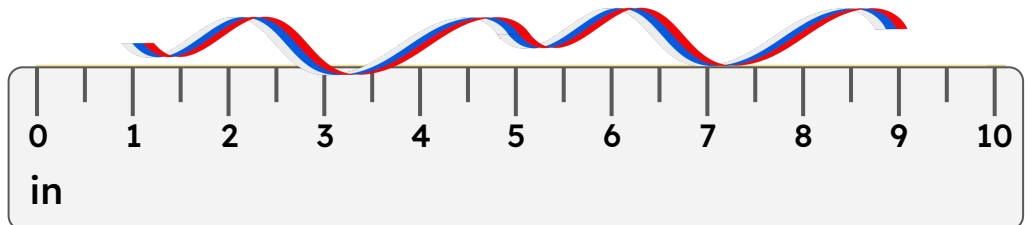

# Measure and Verify Lengths

Check if Oolzoo measured the lengths of the ribbons accurately.

This ribbon is 8 in long.

Oolzoo is correct

Oolzoo is incorrect

This ribbon is 8 in long.

Oolzoo is correct

Oolzoo is incorrect