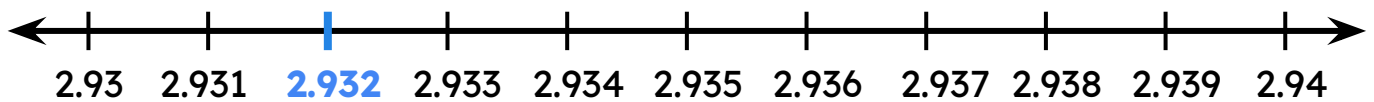

Rounding to Nearest Hundredth

Check whether the given statements are true or false.

7.893 rounds to 7.89 when rounded to the nearest hundredth.

True

False

5.678 rounds to 5.67 when rounded to the nearest hundredth.

True

False

2.932 rounds to 2.93 when rounded to the nearest hundredth.

True

False